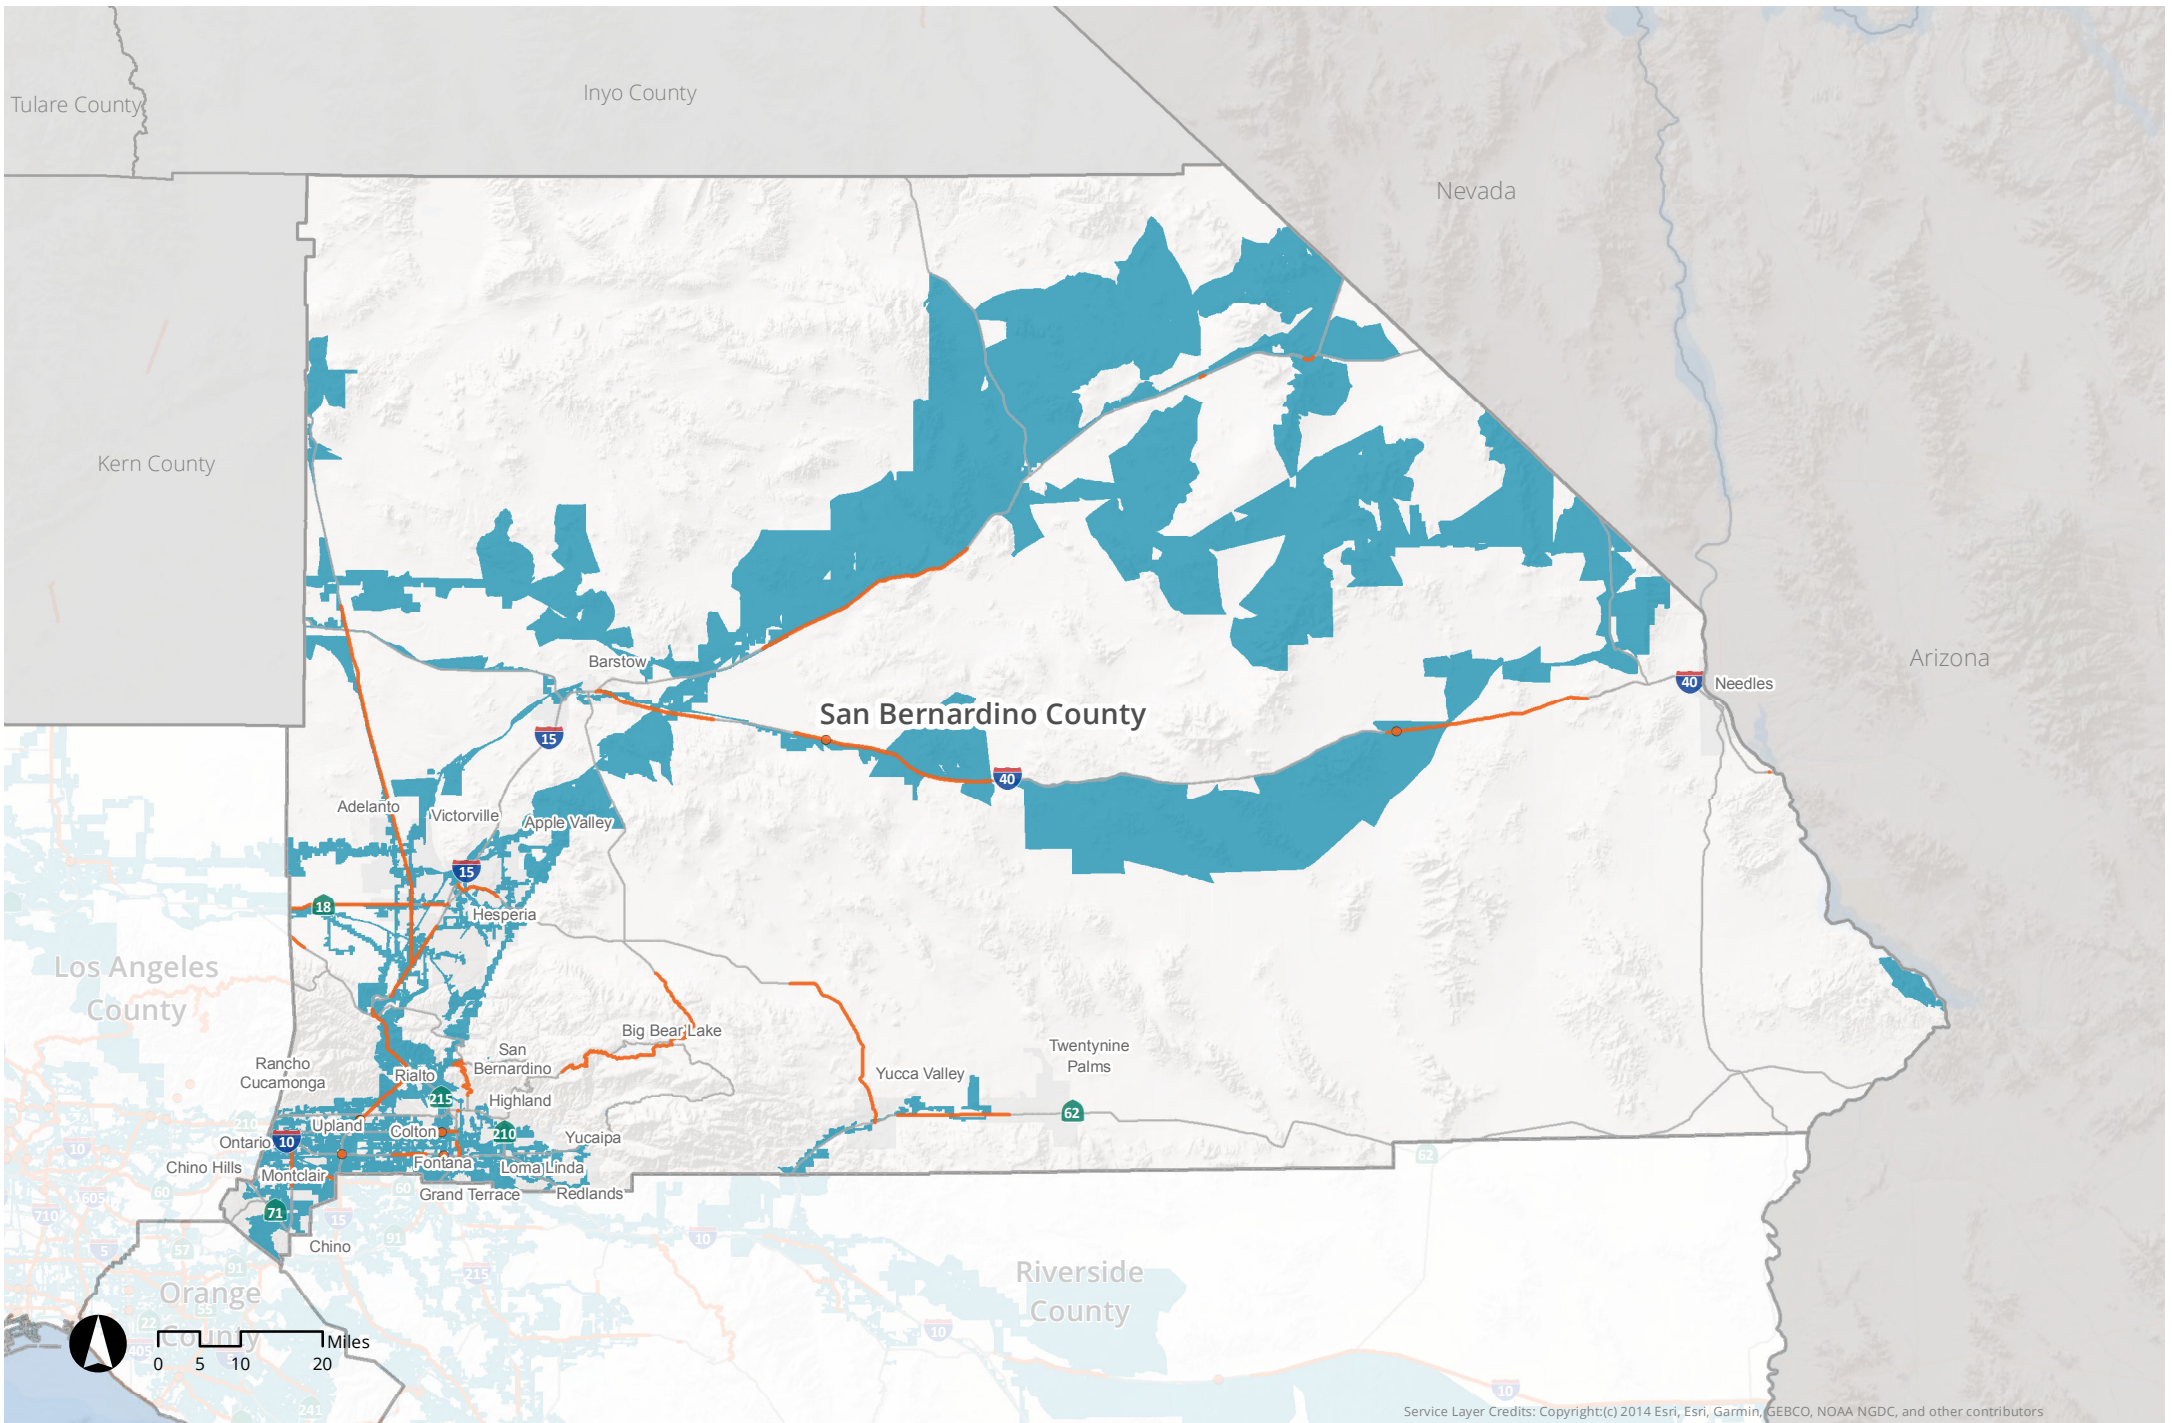

Service Layer Credits: Copyright (c) 2014 Esri, Esri, Garmin, GEBCO, NOAA NGDC, and other contributors

- Fiber Presence
- SHOPP Projects (Points)
- SHOPP Projects (Lines)

Fiber Presence by Census Block for Riverside County

Source: California Public Utilities Commission (CPUC), Caltrans, Census 2010

Note: Census blocks highlighted on this map contain broadband line infrastructure within their boundaries. The data does not indicate the precise location of lines, only that fiber lines are present somewhere within the Census block area.