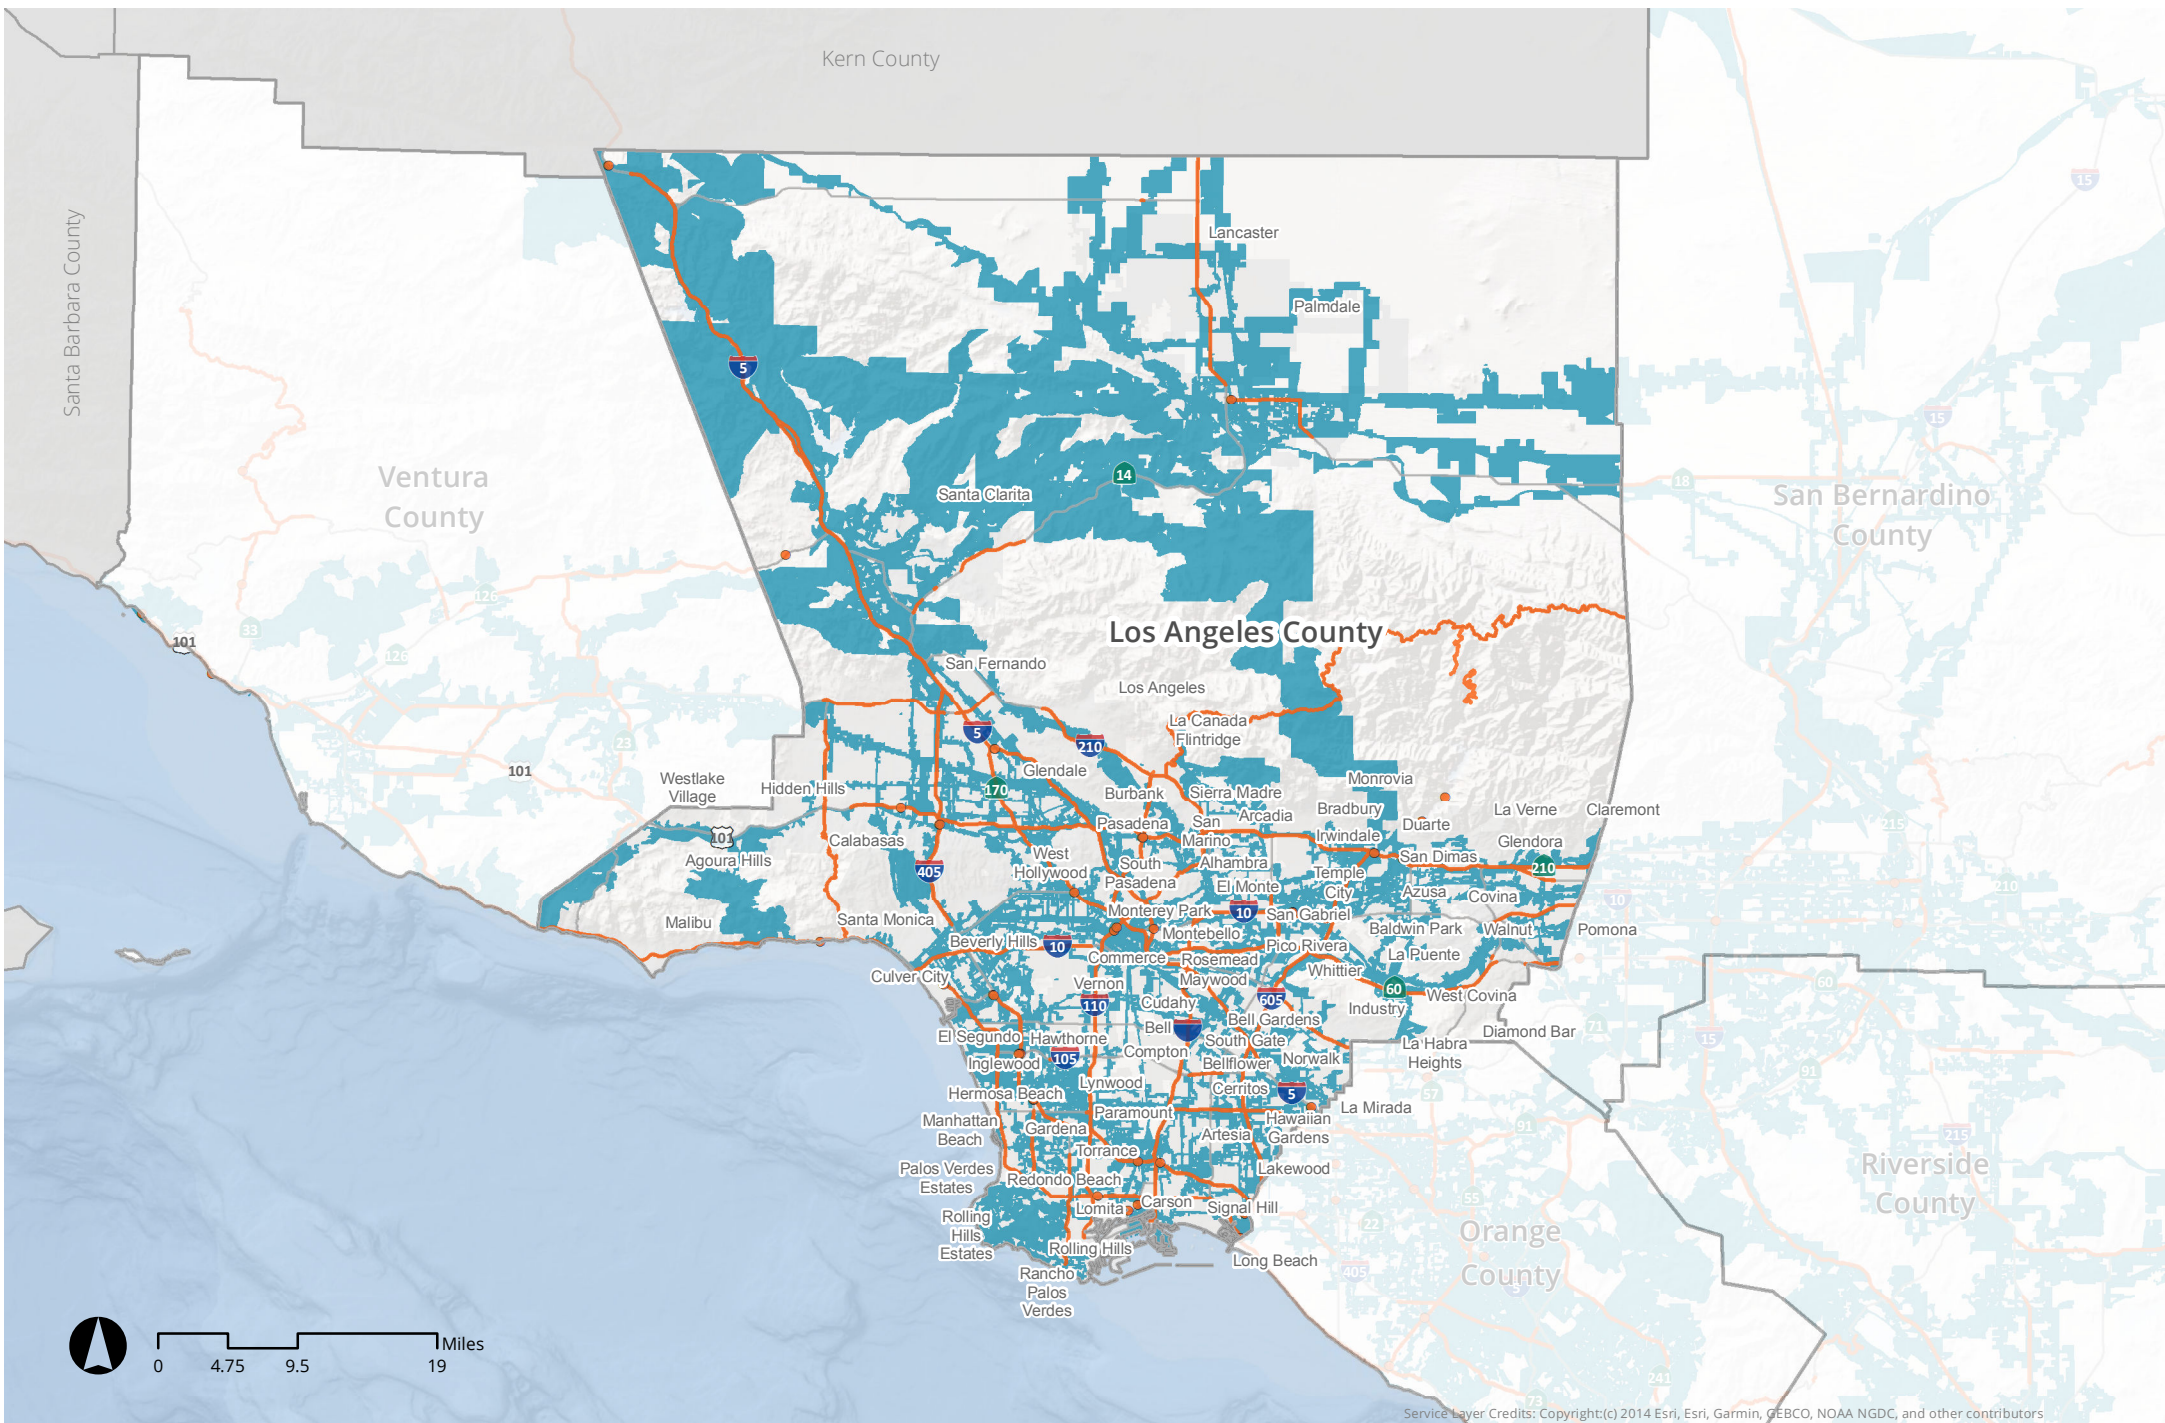

Service Layer Credits: Copyright(c) 2014 Esri, Esri, Garmin, GEBCO, NOAA NGDC, and other contributors

- Fiber Presence
- SHOPP Projects (Points)
- SHOPP Projects (Lines)

Fiber Presence by Census Block for Imperial County

Source: California Public Utilities Commission (CPUC), Caltrans, Census 2010

Note: Census blocks highlighted on this map contain broadband line infrastructure within their boundaries. The data does not indicate the precise location of lines, only that fiber lines are present somewhere within the Census block area.

Service Layer Credits: Copyright(c) 2014 Esri, Esri, Garmin, GEBCO, NOAA NGDC, and other contributors

- Fiber Presence
- SHOPP Projects (Points)
- SHOPP Projects (Lines)

Fiber Presence by Census Block for Los Angeles County