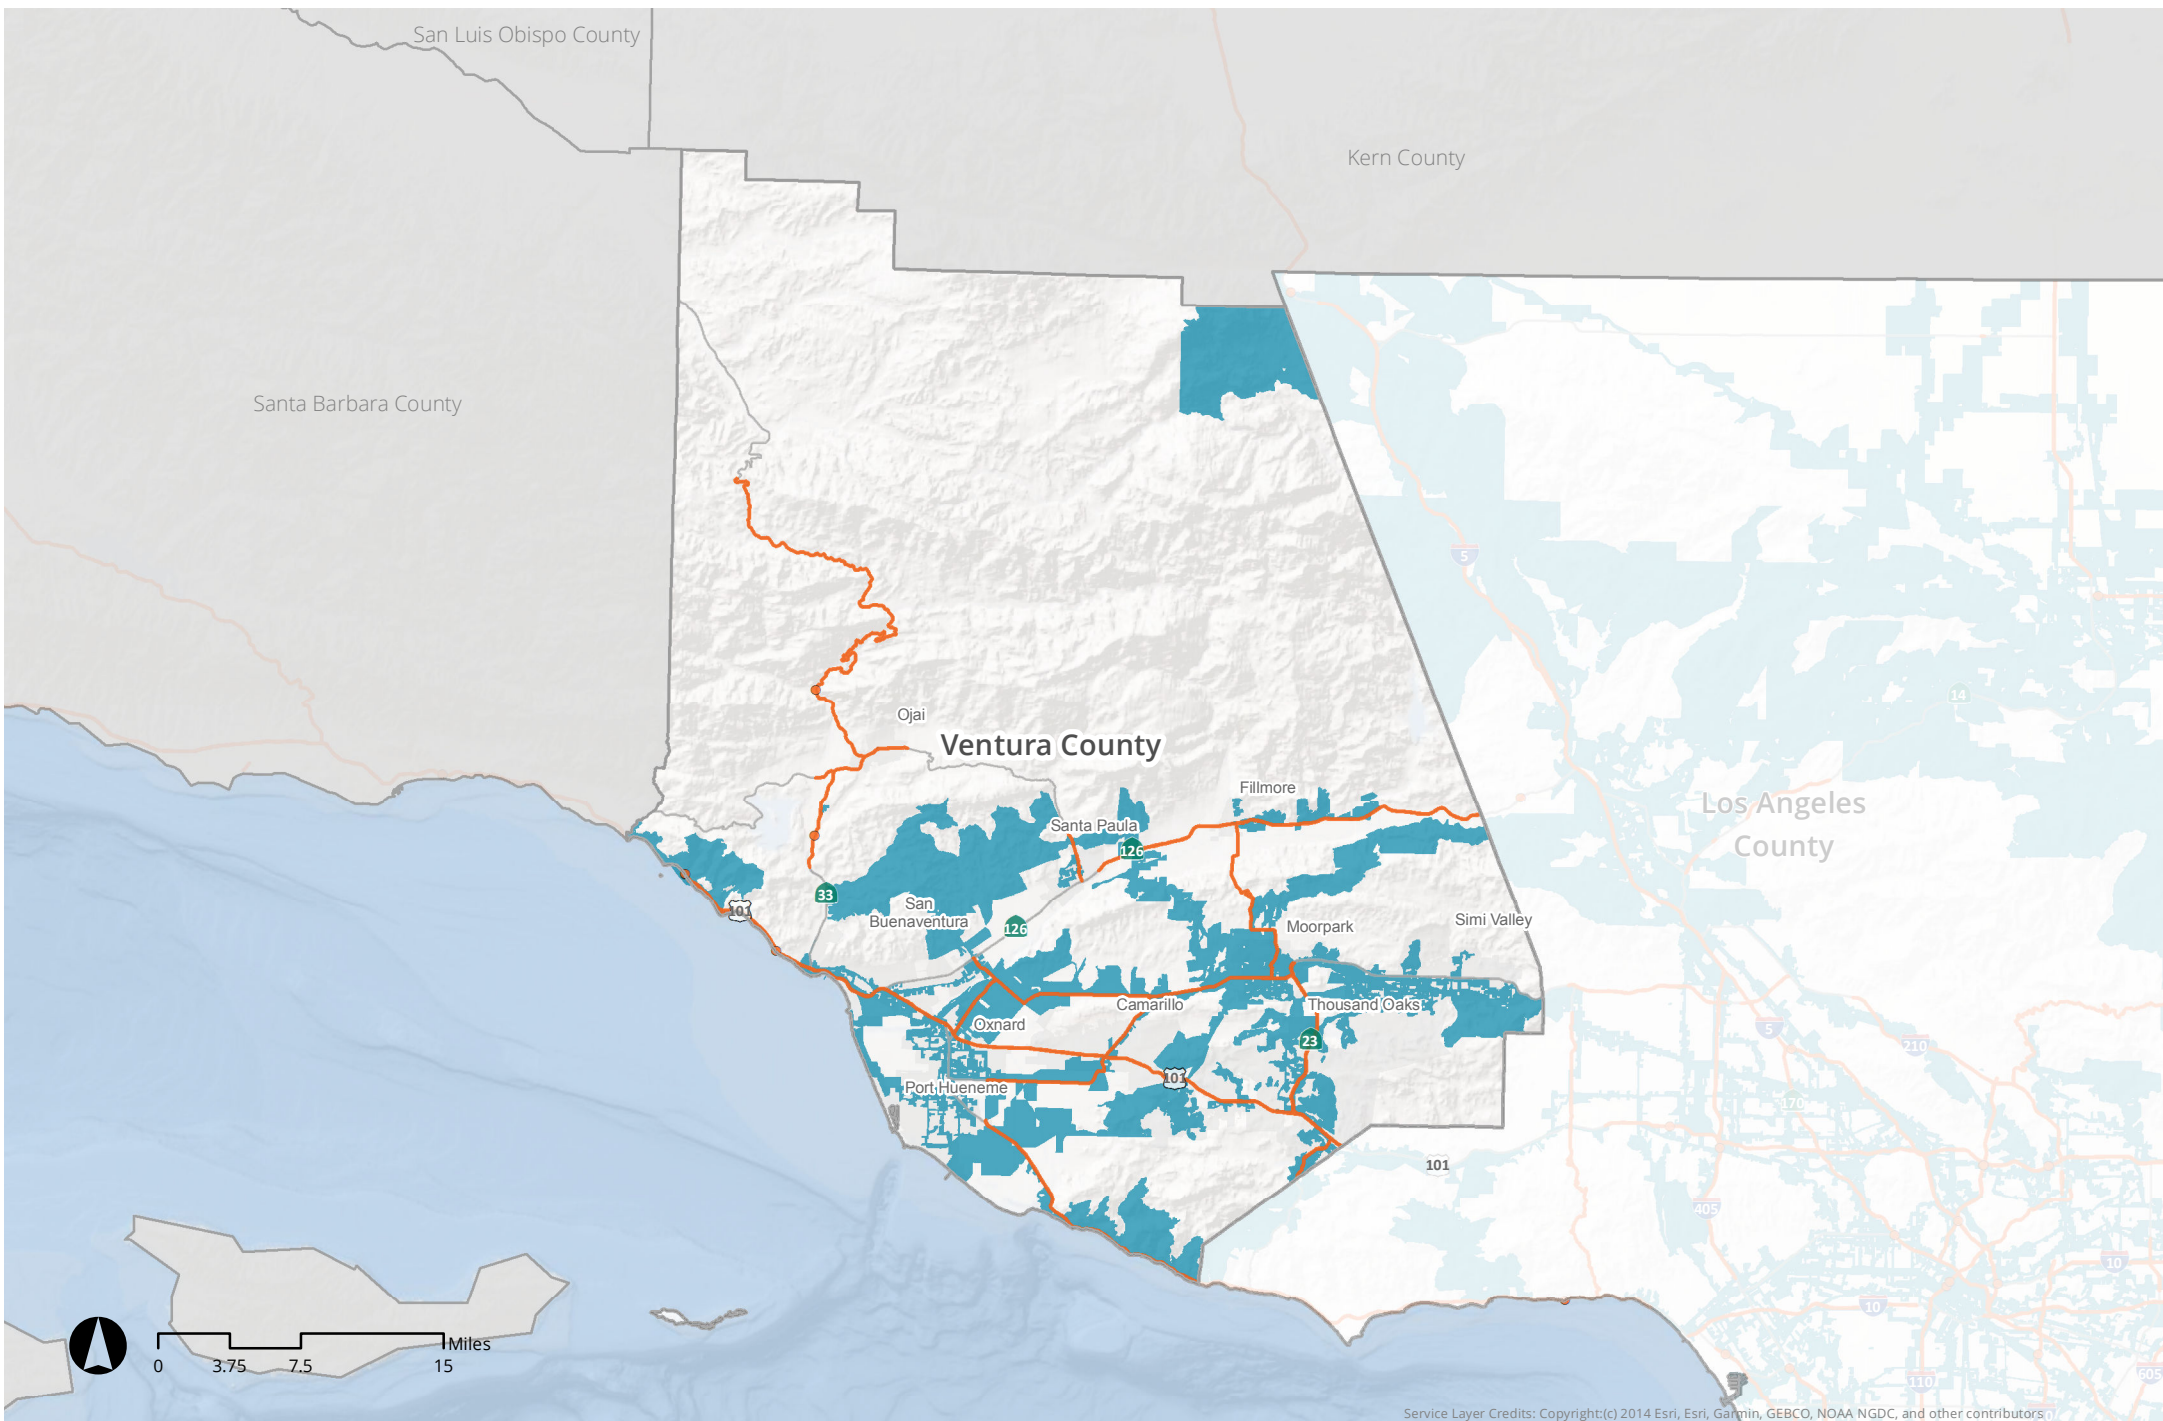

Source: California Public Utilities Commission (CPUC), Caltrans, Census 2010

Note: Census blocks highlighted on this map contain broadband line infrastructure within their boundaries. The data does not indicate the precise location of lines, only that fiber lines are present somewhere within the Census block area.

- Fiber Presence
- SHOPP Projects (Points)
- SHOPP Projects (Lines)

Fiber Presence by Census Block for San Bernardino County

Source: California Public Utilities Commission (CPUC), Caltrans, Census 2010

Note: Census blocks highlighted on this map contain broadband line infrastructure within their boundaries. The data does not indicate the precise location of lines, only that fiber lines are present somewhere within the Census block area.

- Fiber Presence
- SHOPP Projects (Points)
- SHOPP Projects (Lines)

Fiber Presence by Census Block for Ventura County

Source: California Public Utilities Commission (CPUC),
Caltrans, Census 2010

Note: Census blocks highlighted on this map contain broadband line infrastructure within their boundaries. The data does not indicate the precise location of lines, only that fiber lines are present somewhere within the Census block area.