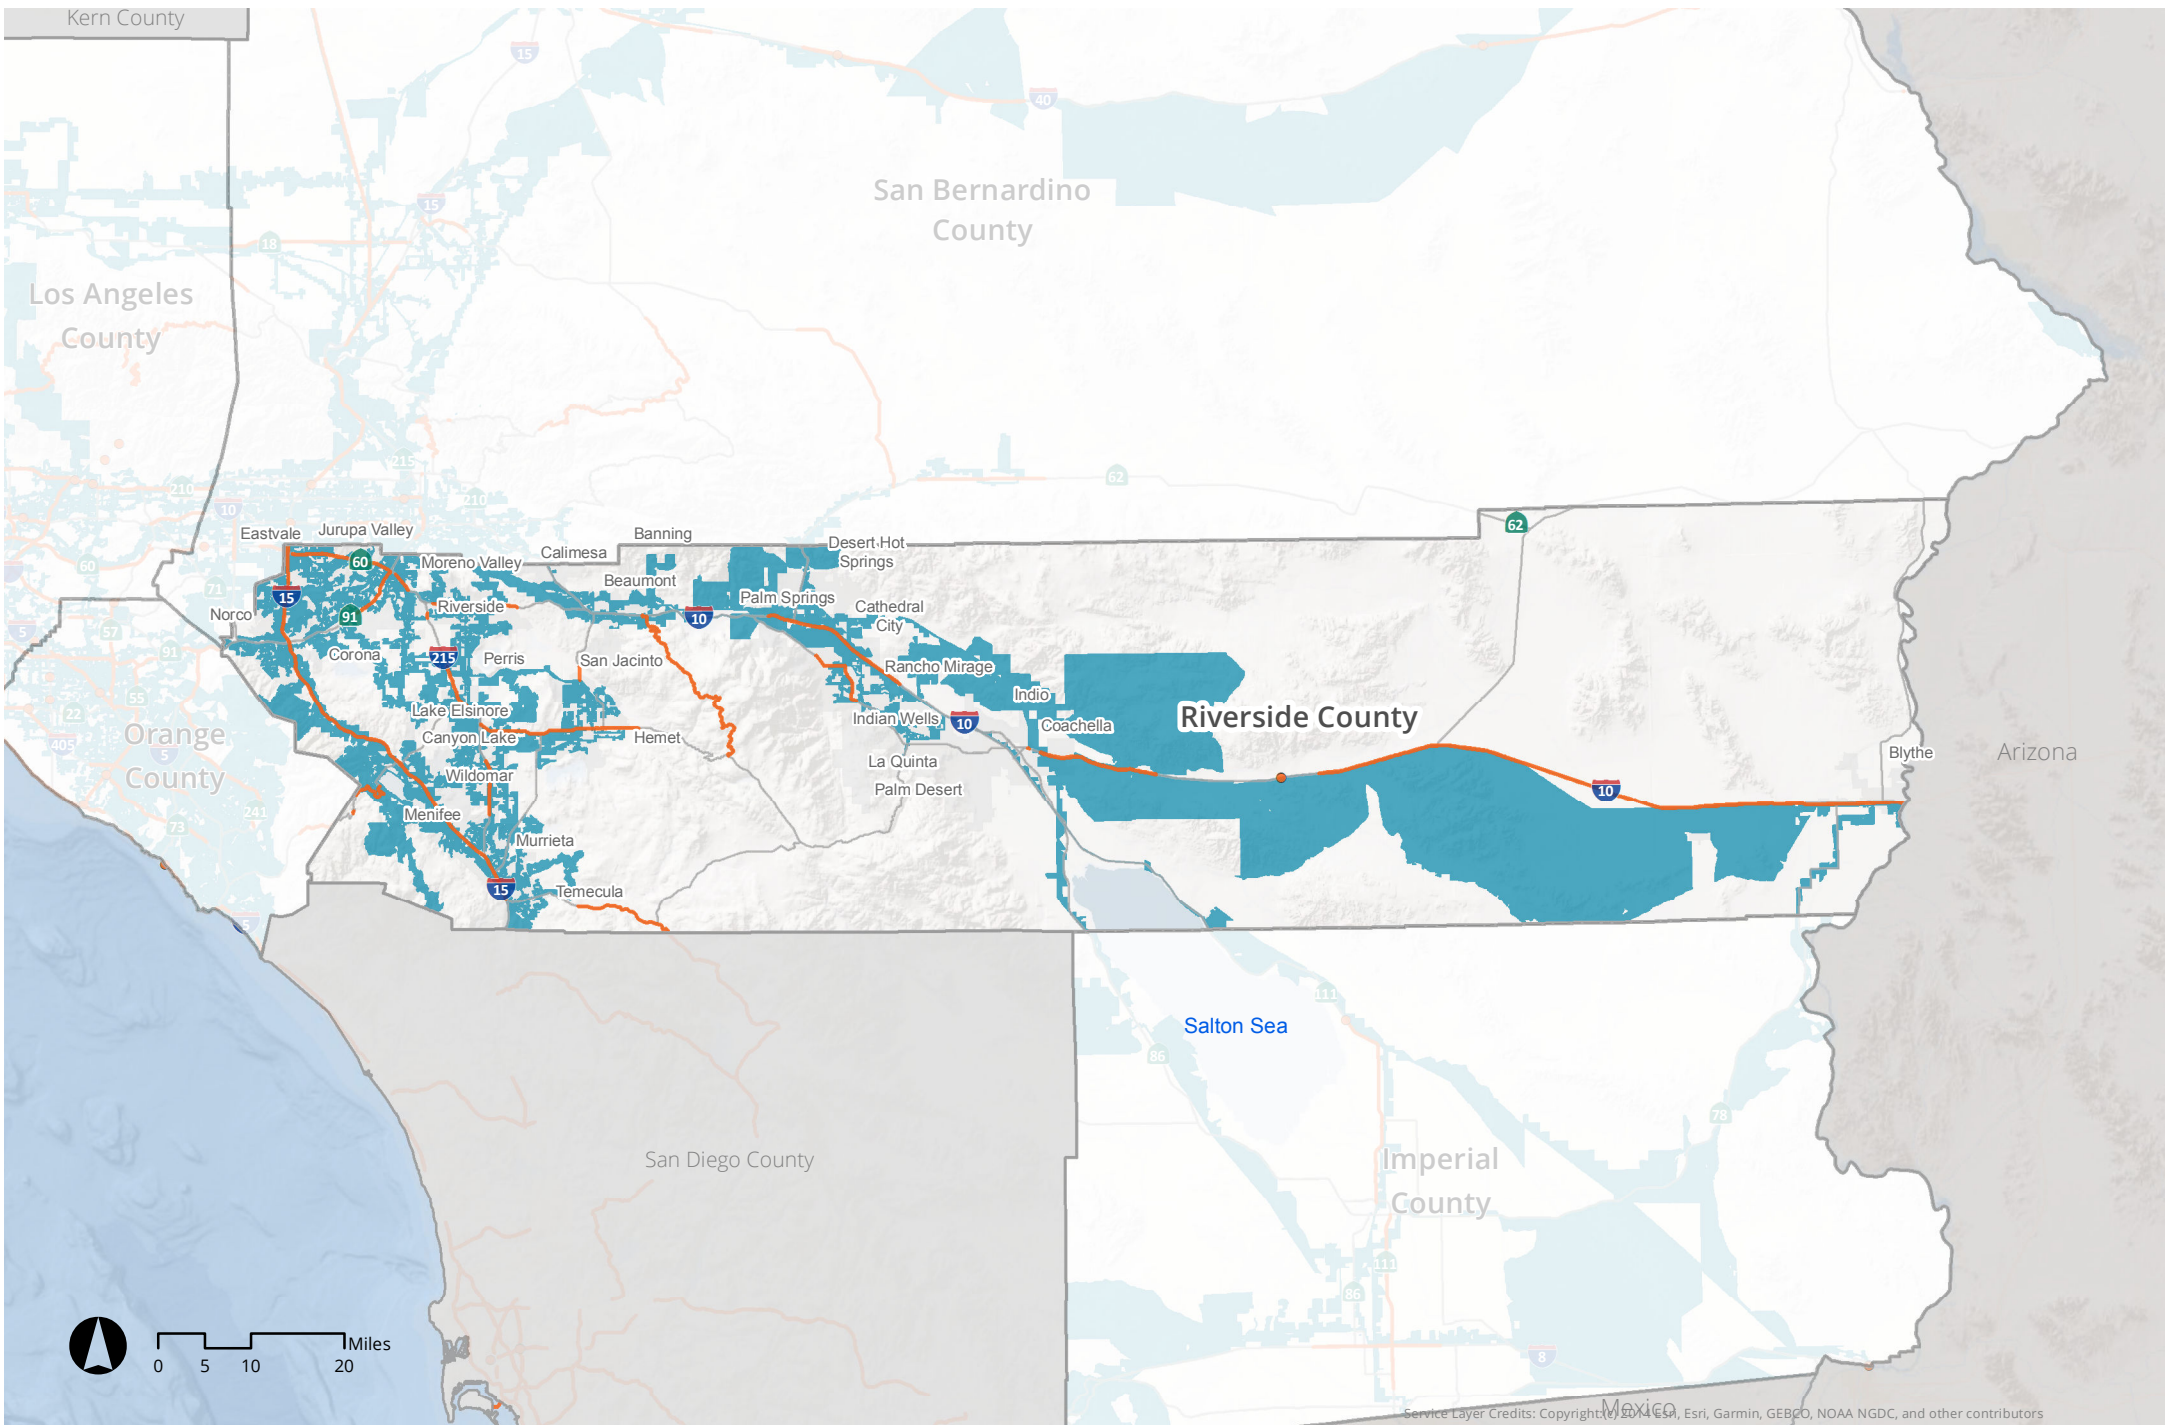

Source: California Public Utilities Commission (CPUC), Caltrans, Census 2010

Note: Census blocks highlighted on this map contain broadband line infrastructure within their boundaries. The data does not indicate the precise location of lines, only that fiber lines are present somewhere within the Census block area.

Service Layer Credits: Copyright(c) 2014 Esri, Esri, Garmin, GEBCO, NOAA NGDC, and other contributors

- Fiber Presence
- SHOPP Projects (Points)
- SHOPP Projects (Lines)

Fiber Presence by Census Block for Los Angeles County

- Fiber Presence
- SHOPP Projects (Points)
- SHOPP Projects (Lines)

Fiber Presence by Census Block for Orange County

Source: California Public Utilities Commission (CPUC),
Caltrans, Census 2010

Note: Census blocks highlighted on this map contain broadband line infrastructure within their boundaries. The data does not indicate the precise location of lines, only that fiber lines are present somewhere within the Census block area.