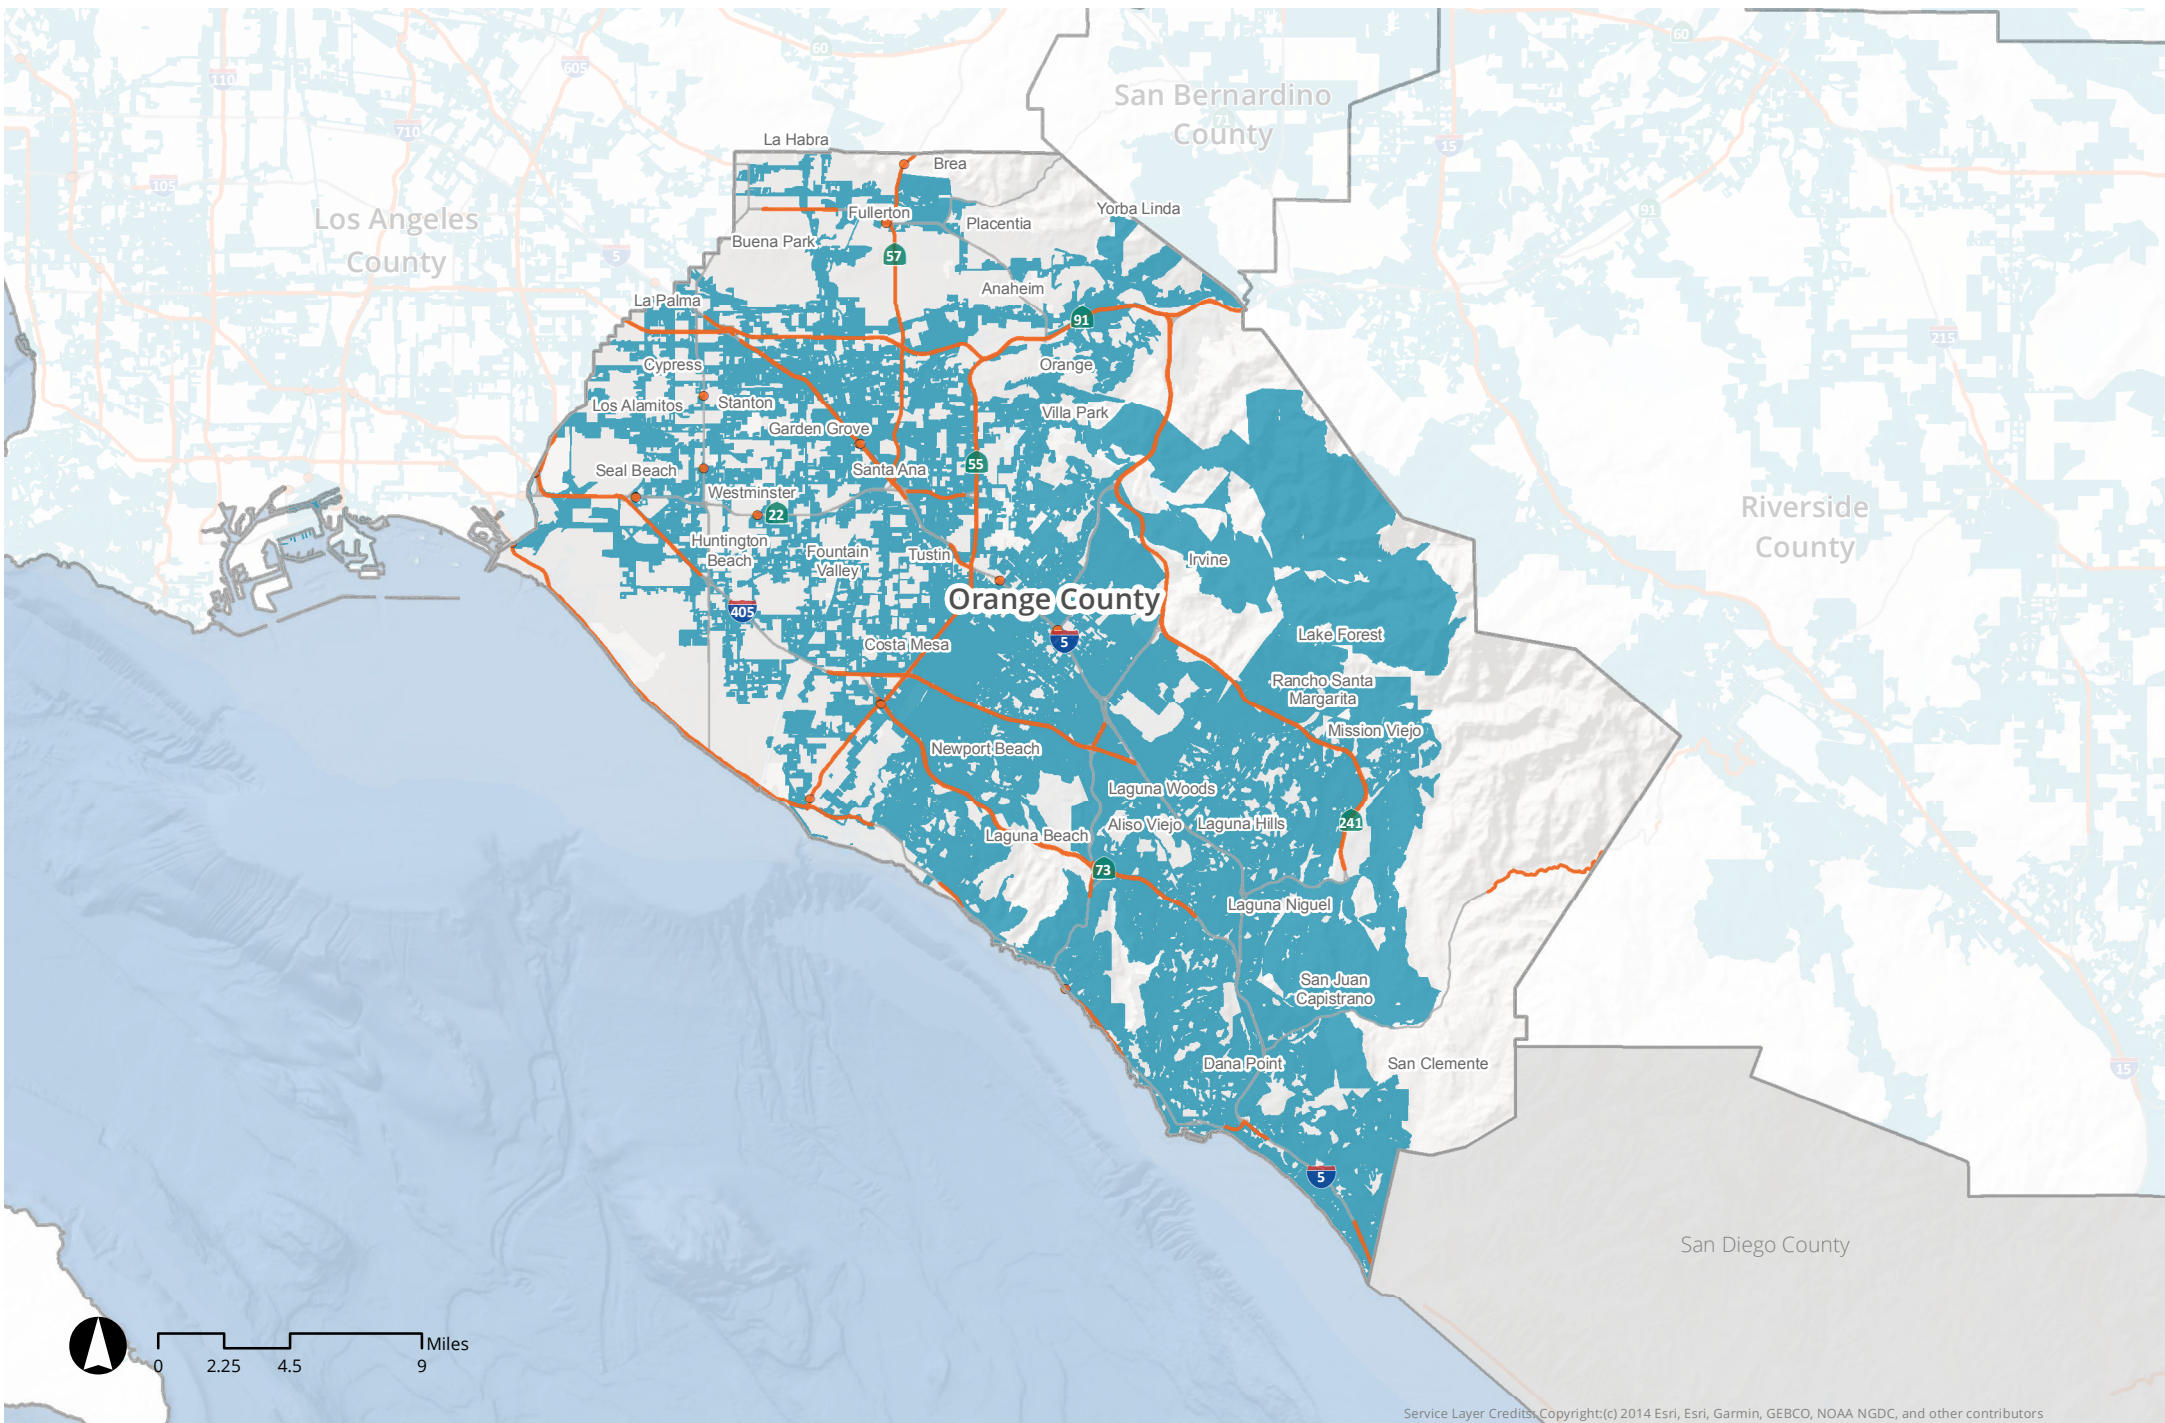

Source: California Public Utilities Commission (CPUC), Caltrans, Census 2010

Note: Census blocks highlighted on this map contain broadband line infrastructure within their boundaries. The data does not indicate the precise location of lines, only that fiber lines are present somewhere within the Census block area.

Service Layer Credits: Copyright(c) 2014 Esri, Esri, Garmin, GEBCO, NOAA NGDC, and other contributors

- Fiber Presence
- SHOPP Projects (Points)
- SHOPP Projects (Lines)

Fiber Presence by Census Block for Los Angeles County

- Fiber Presence
- SHOPP Projects (Points)
- SHOPP Projects (Lines)

Fiber Presence by Census Block for Orange County

Source: California Public Utilities Commission (CPUC),
Caltrans, Census 2010

Note: Census blocks highlighted on this map contain broadband line infrastructure within their boundaries. The data does not indicate the precise location of lines, only that fiber lines are present somewhere within the Census block area.