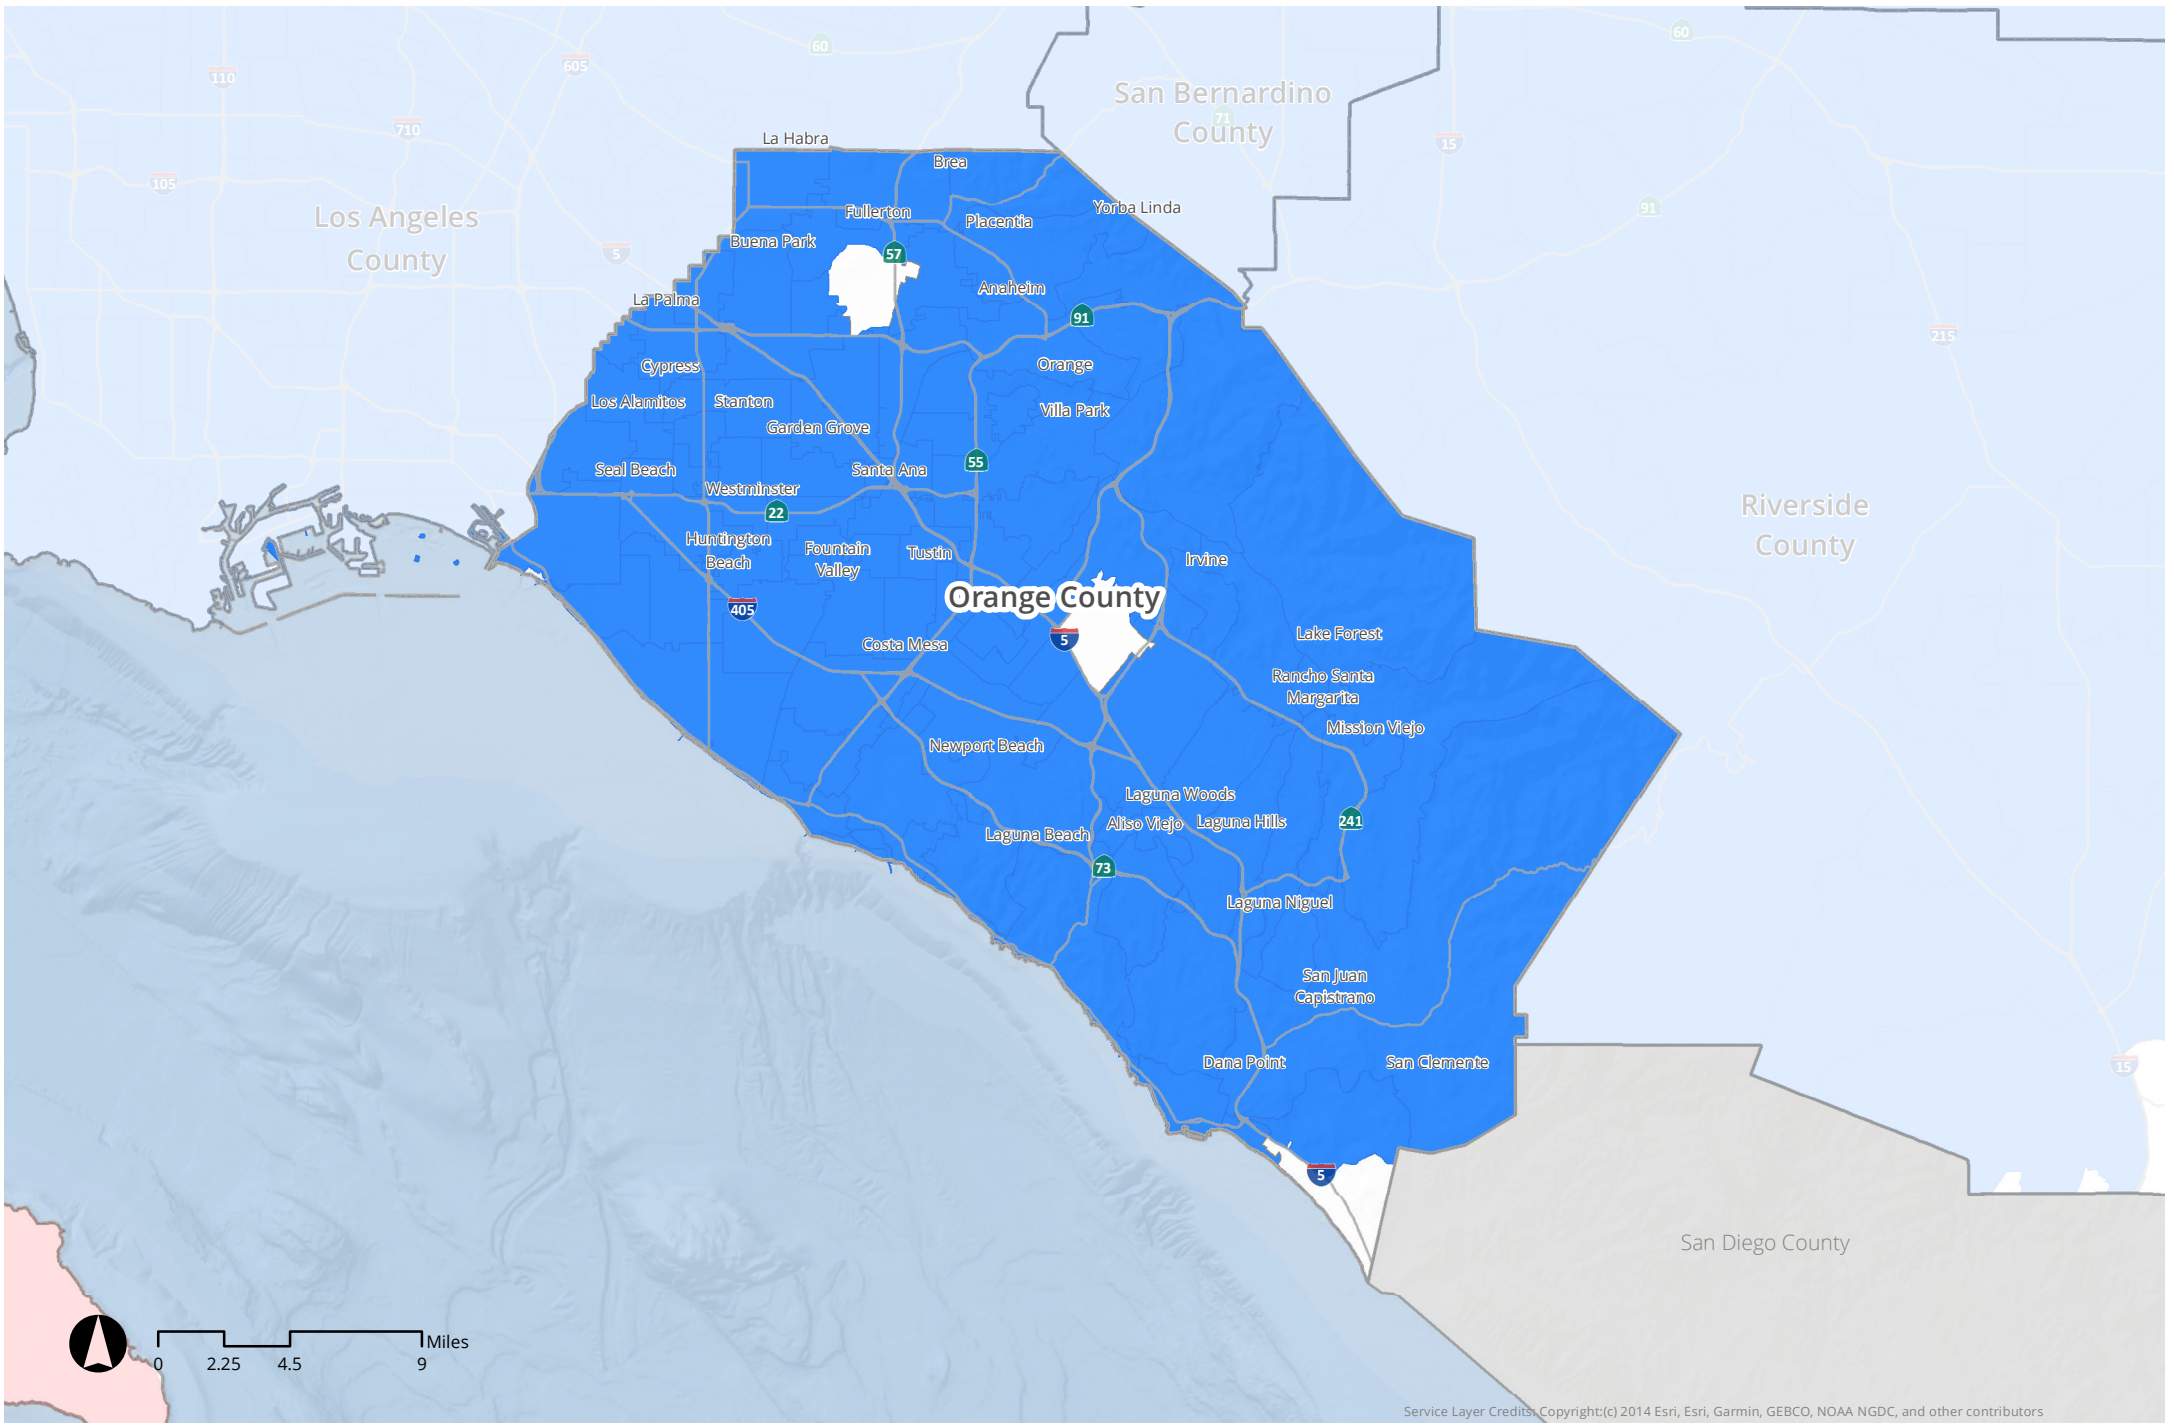

Broadband Low Cost Plans Available by zipcode

- Available
- Not Available
- No Data

Note: Zipcodes highlighted on this map indicate service areas for ISPs (Spectrum, AT&T, Cox) that offer a low cost plan available for qualifying households it is because the internet service provider is accessible to over 50 percent of residents.

Availability of Low Cost Plans for Qualifying Households in Imperial County

Source: Broadbandnow, May-June 2021

Broadband Low Cost Plans Available by zipcode

- Available
- Not Available
- No Data

Note: Zipcodes highlighted on this map indicate service areas for ISPs (Spectrum, AT&T, Cox) that offer a low cost plan available for qualifying households it is because the internet service provider is accessible to over 50 percent of residents.

Availability of Low Cost Plans for Qualifying Households in Los Angeles County

Source: Broadbandnow, May-June 2021

Service Layer Credits Copyright(c) 2014 Esri, Esri, Garmin, GEBCO, NOAA NGDC, and other contributors