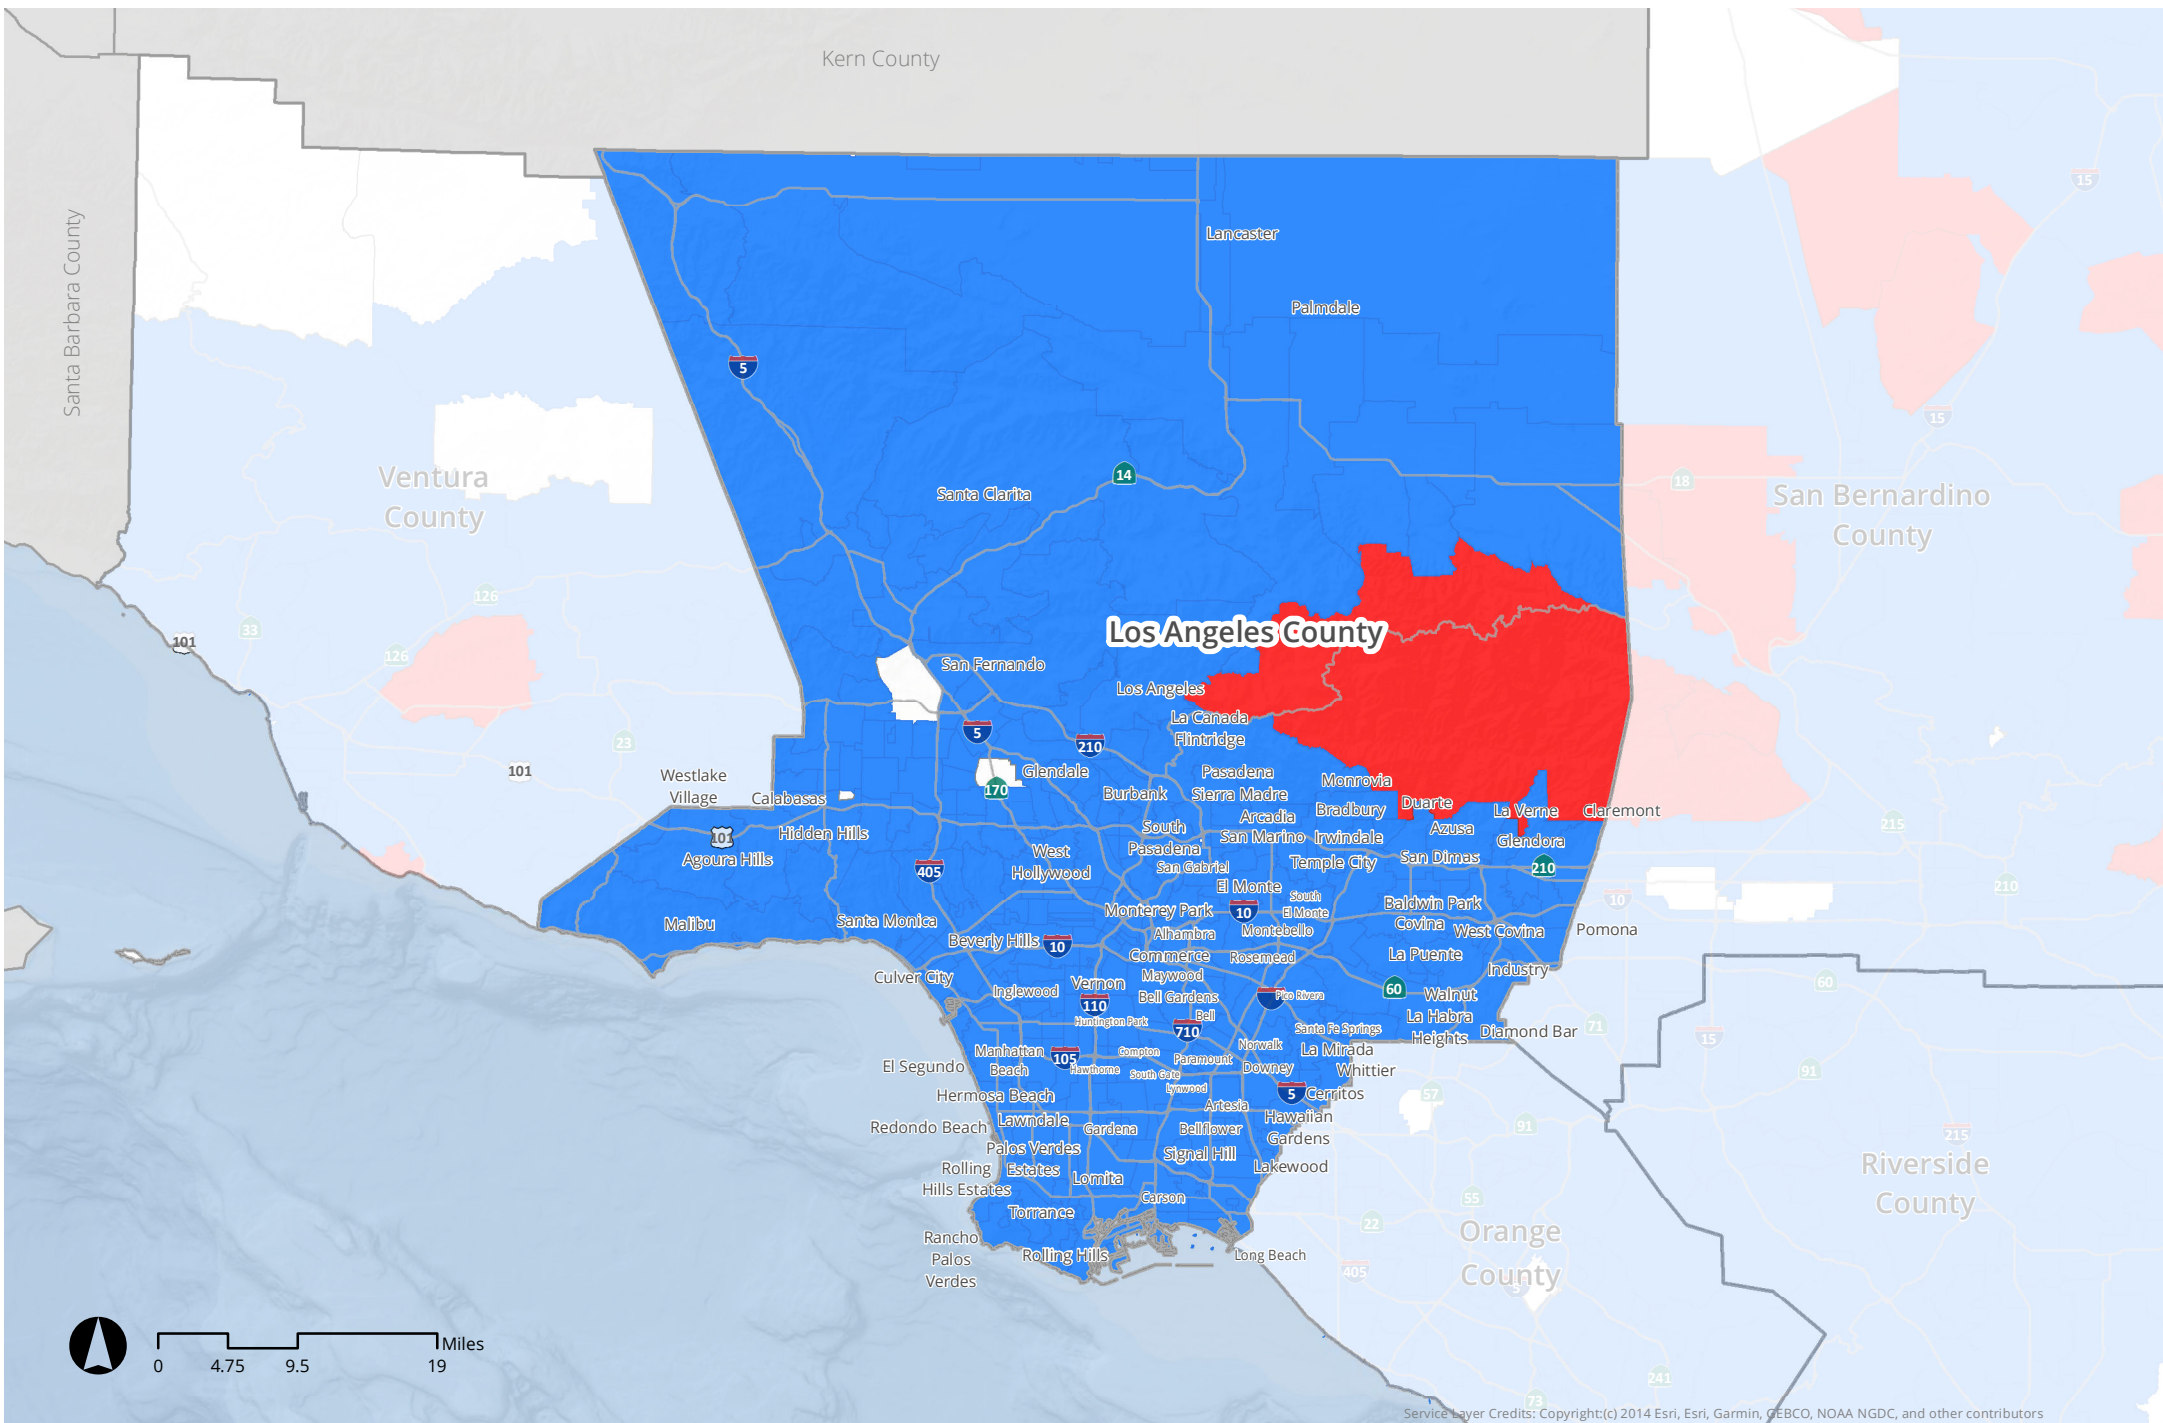

Broadband Low Cost Plans Available by zipcode

- Available
- Not Available
- No Data

Note: Zipcodes highlighted on this map indicate service areas for ISPs (Spectrum, AT&T, Cox) that offer a low cost plan available for qualifying households it is because the internet service provider is accessible to over 50 percent of residents.

Availability of Low Cost Plans for Qualifying Households in Imperial County

Source: Broadbandnow, May-June 2021

Broadband Low Cost Plans Available by zipcode

- Available
- Not Available
- No Data

Note: Zipcodes highlighted on this map indicate service areas for ISPs (Spectrum, AT&T, Cox) that offer a low cost plan available for qualifying households it is because the internet service provider is accessible to over 50 percent of residents.