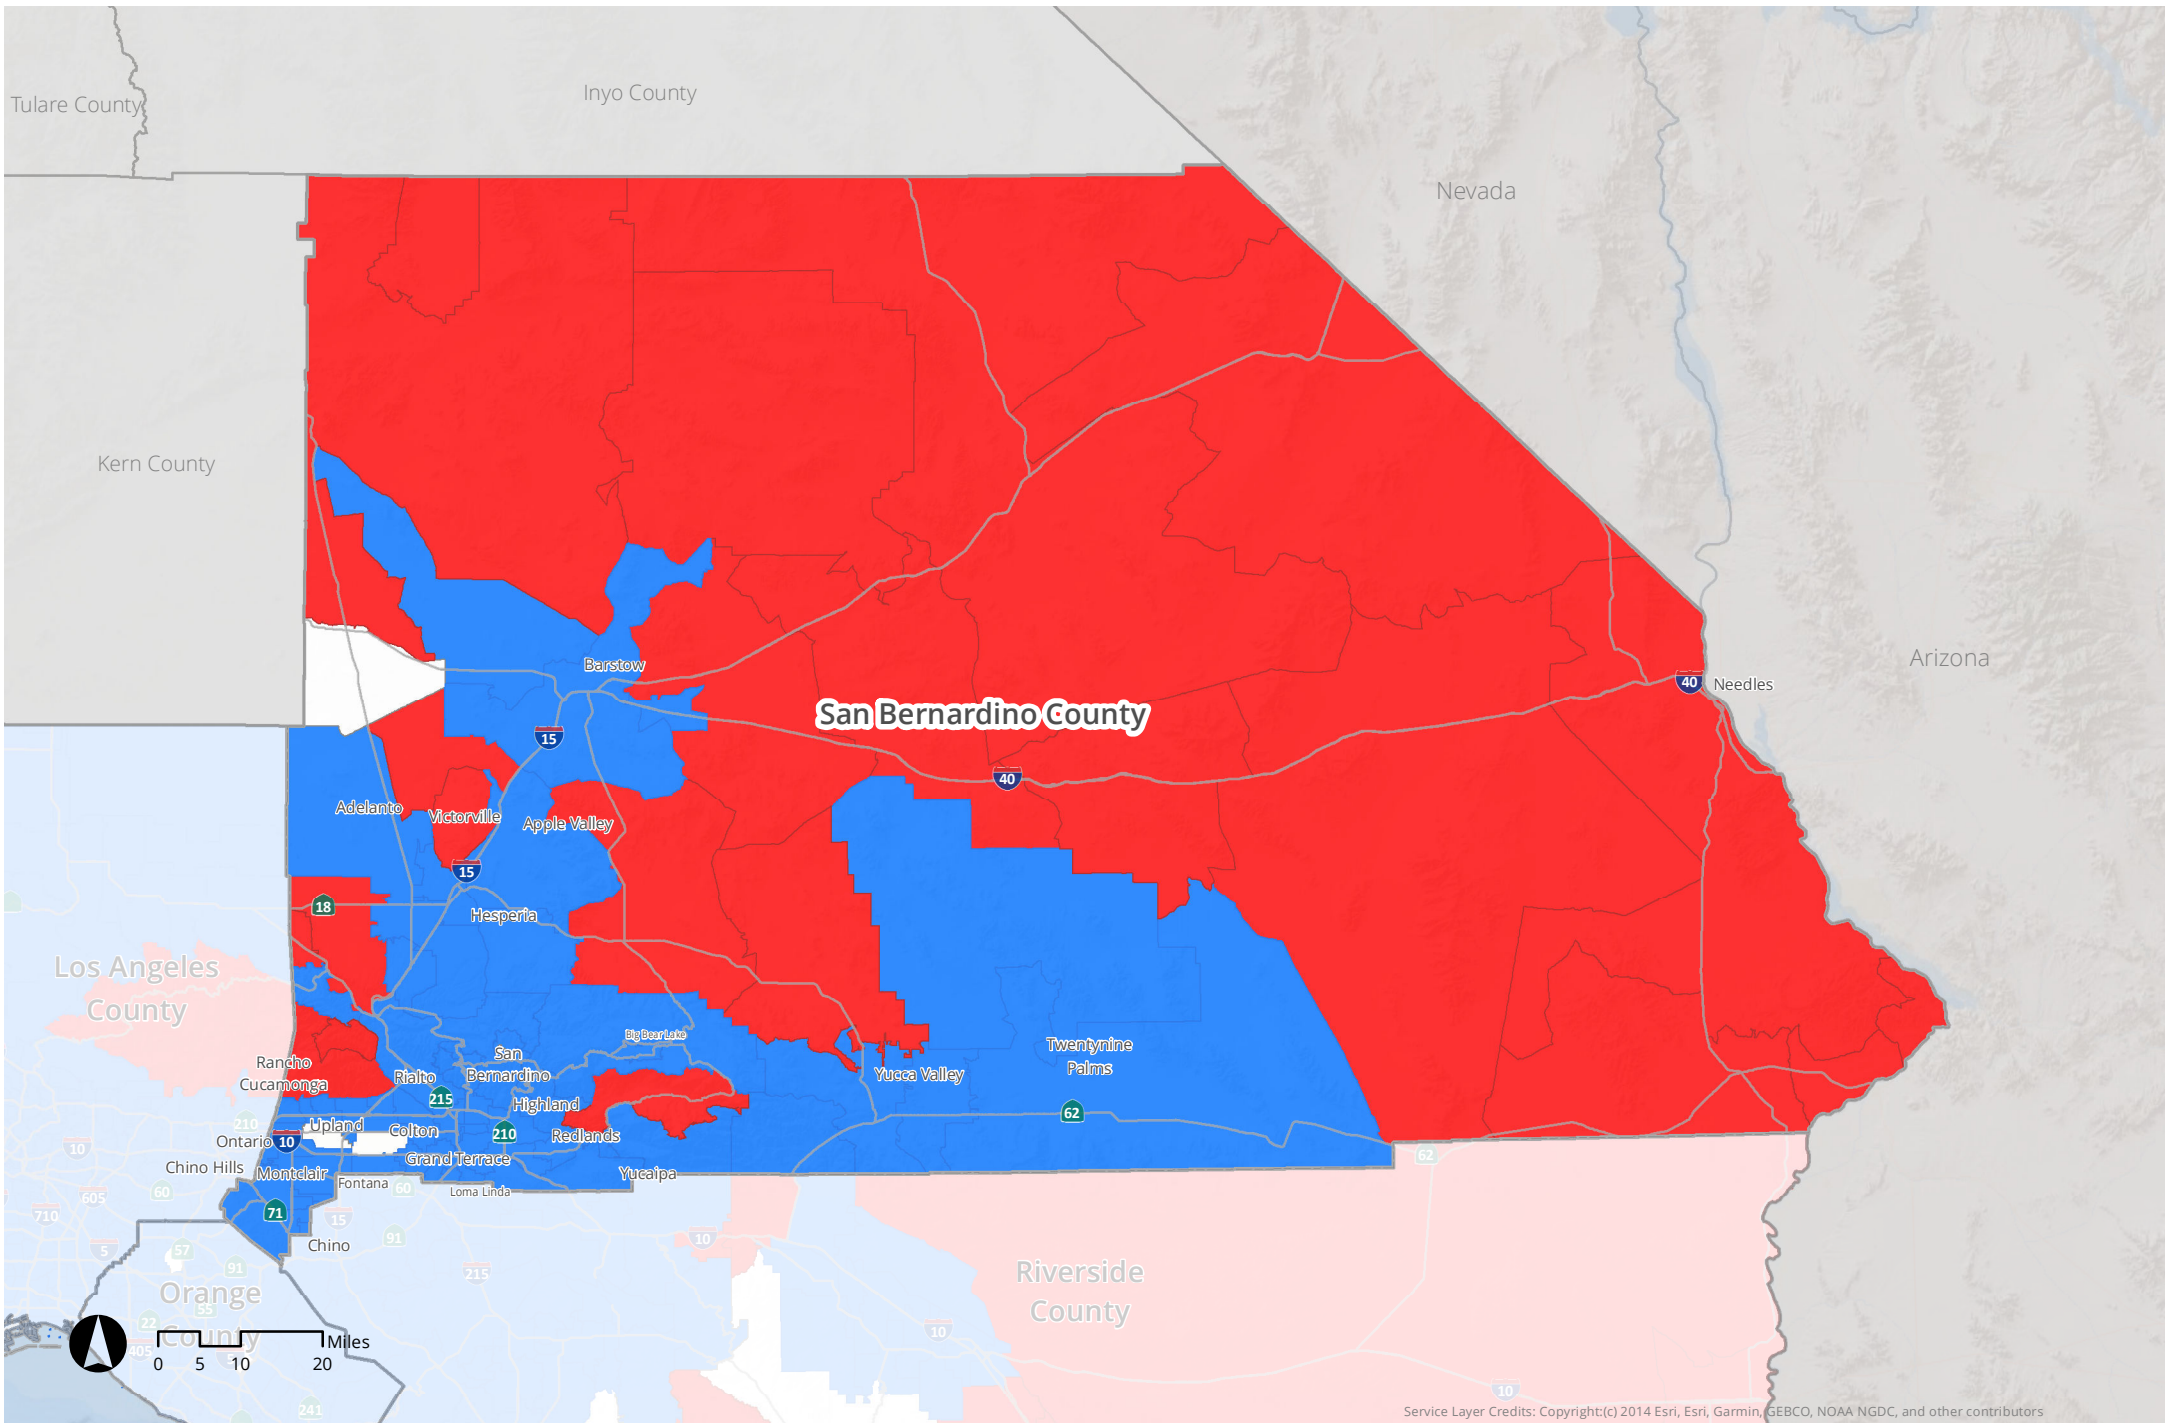

Service Layer Credits: Copyright(c) 2014 Esri, Esri, Garmin, GEBCO, NOAA NGDC, and other contributors

Broadband Low Cost Plans Available by zipcode

- Available
- Not Available
- No Data

Note: Zipcodes highlighted on this map indicate service areas for ISPs (Spectrum, AT&T, Cox) that offer a low cost plan available for qualifying households it is because the internet service provider is accessible to over 50 percent of residents.

Availability of Low Cost Plans for Qualifying Households in San Bernardino County

Source: Broadbandnow, May-June 2021