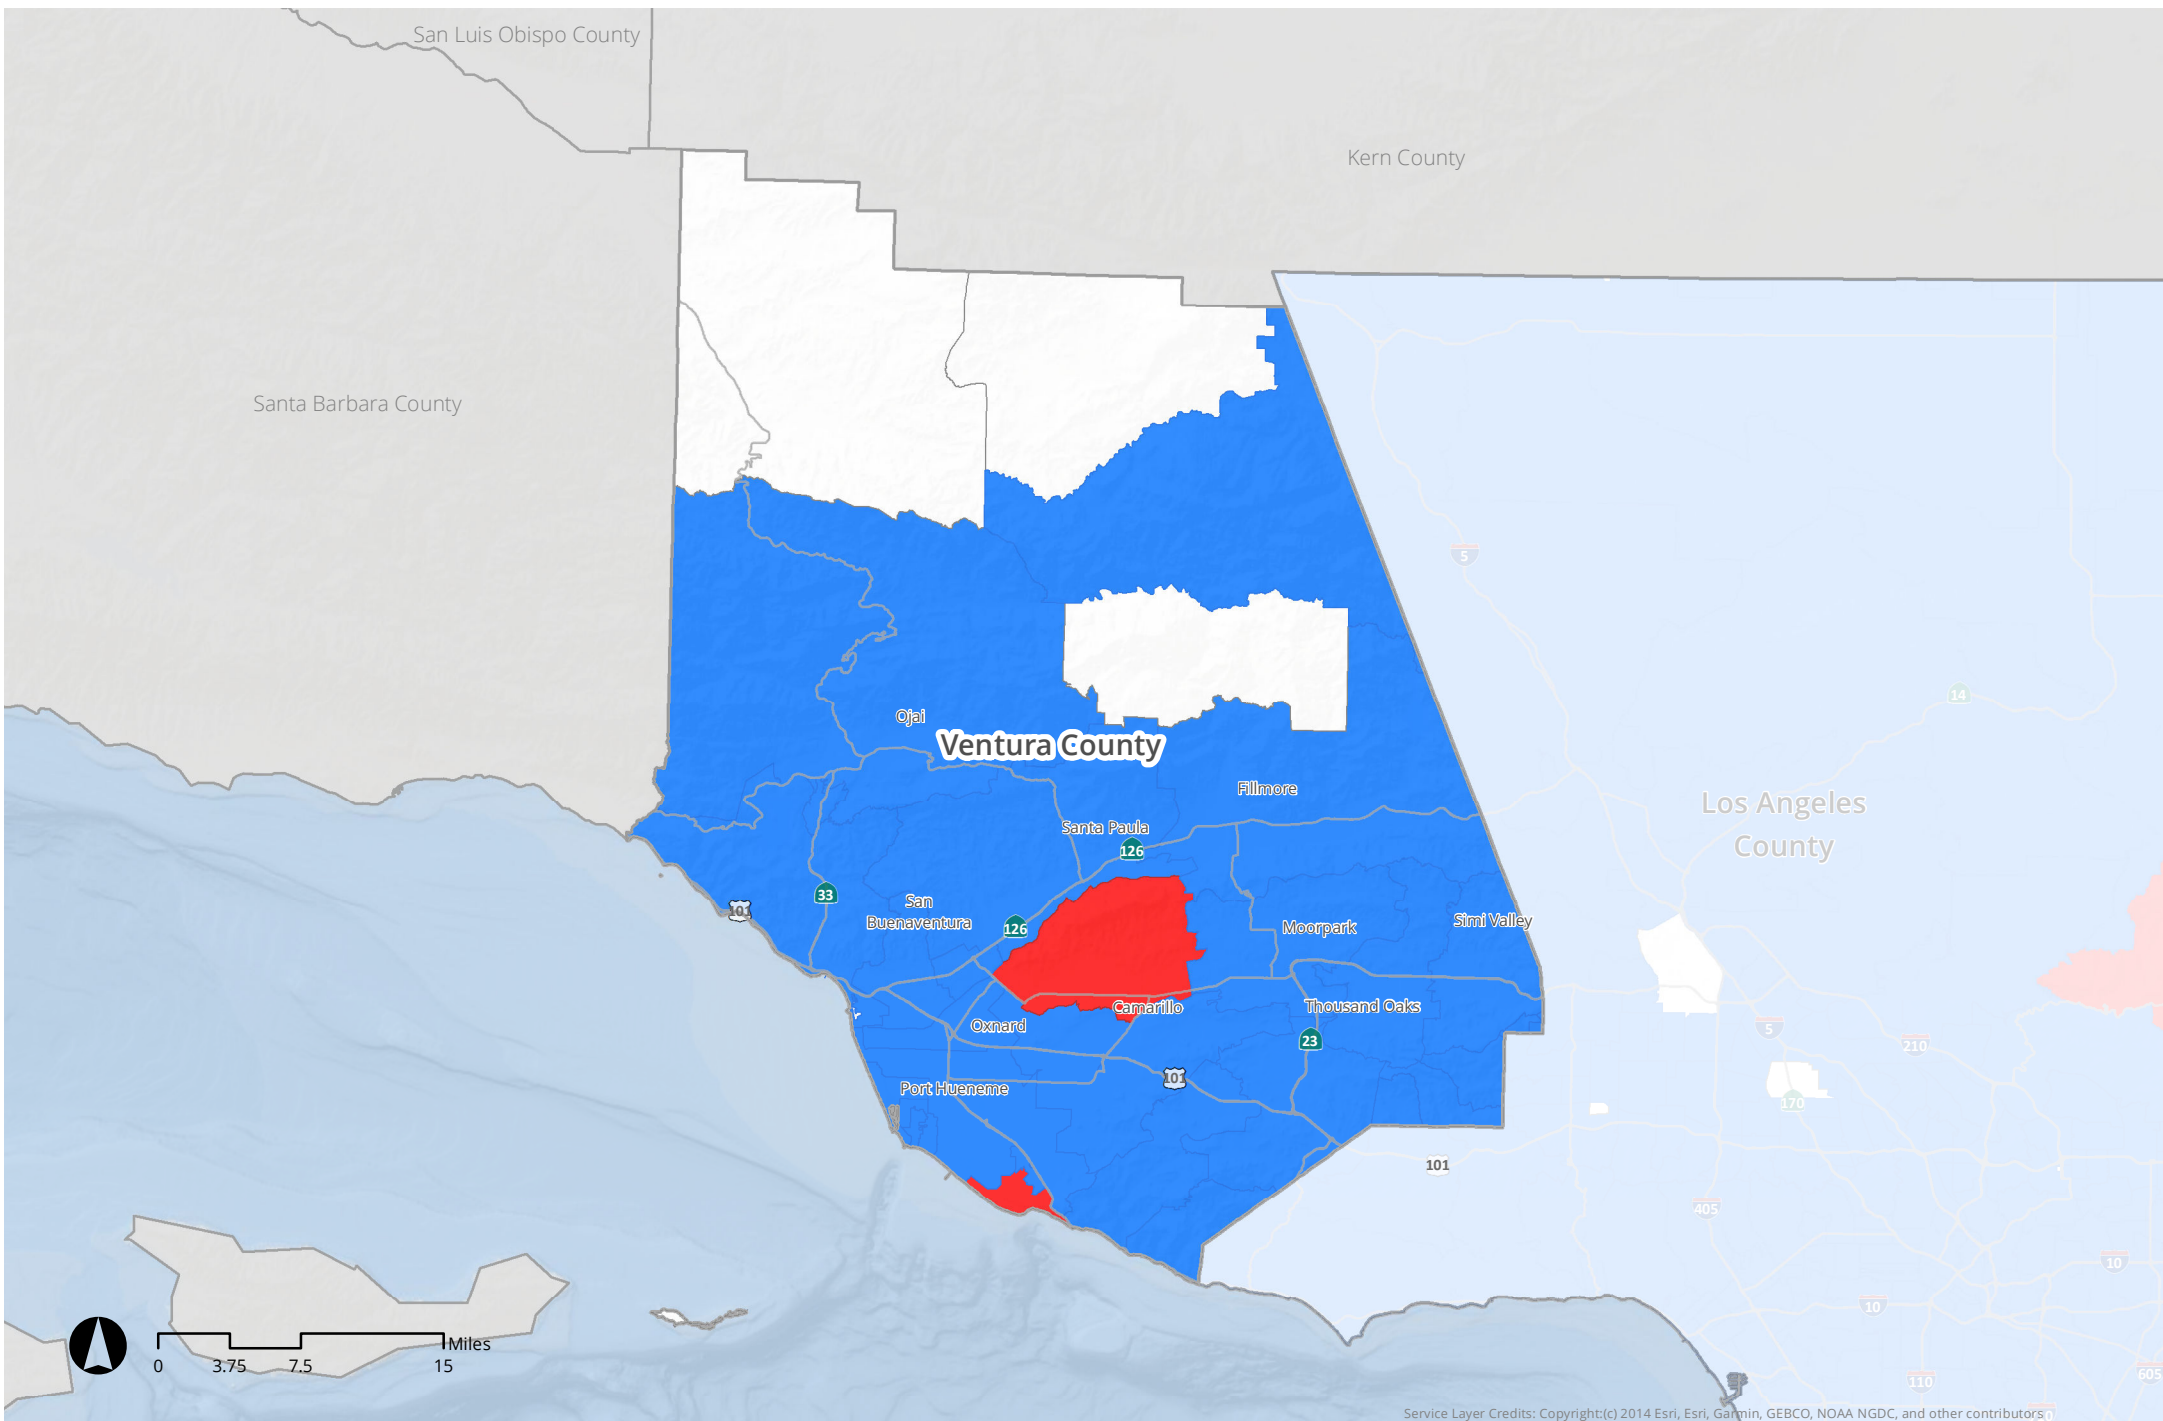

Broadband Low Cost Plans Available by zipcode

- Available
- Not Available
- No Data

Note: Zipcodes highlighted on this map indicate service areas for ISPs (Spectrum, AT&T, Cox) that offer a low cost plan available for qualifying households it is because the internet service provider is accessible to over 50 percent of residents.

Availability of Low Cost Plans for Qualifying Households in San Bernardino County

Source: Broadbandnow, May-June 2021

Broadband Low Cost Plans Available by zipcode

- Available
- Not Available
- No Data

Note: Zipcodes highlighted on this map indicate service areas for ISPs (Spectrum, AT&T, Cox) that offer a low cost plan available for qualifying households it is because the internet service provider is accessible to over 50 percent of residents.