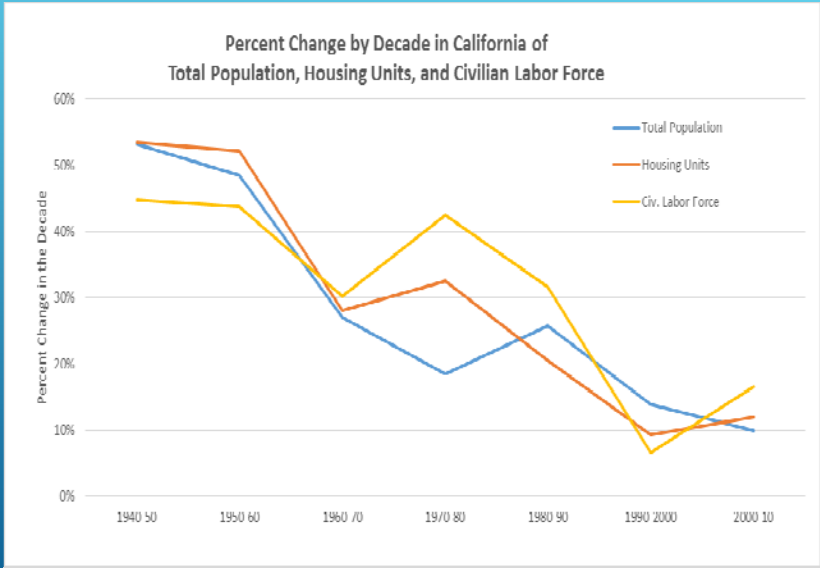

# USC/SCAG DEMOGRAPHIC WORKSHOP: JUNE 11, 2018

Bill Schooling, Chief  
Demographic Research Unit  
California Department of Finance

//

A TREND IS A TREND. BUT THE QUESTION IS WILL IT BEND? WILL IT ALTER ITS COURSE THROUGH SOME UNFORESEEN FORCE AND COME TO A PREMATURE END?